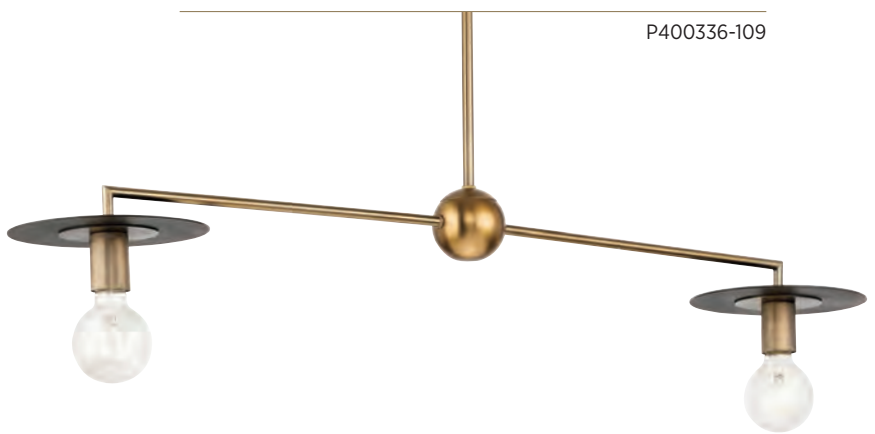

P400336-109

TRIMBLE

Simply curved lines form the basis of the Trimble Collection, whose mid-century modern inspiration is perfect for open spaces. A two-toned finish and graceful glass dome shade present rich visual interest while delivering pleasing diffuse illumination.