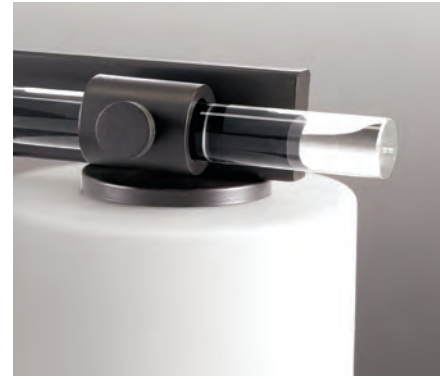

LISBON

Enjoy high status with a bath and vanity collection full of femininity, sparkle and shine. Etched opal glass shades sit atop an elegant K9 glass rod, highlighted with a Polished Nickel or Matte Black finish.

P300198-031