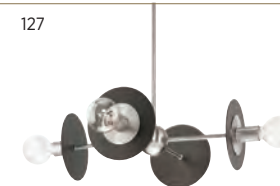

TRIMBLE
Matte Black

127