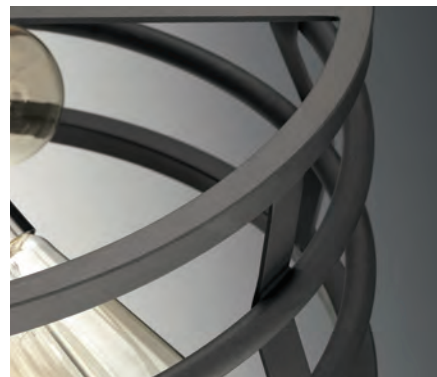

ACCESSORY SHADE
P860003-001 Clear
seeded glass shade.
4-1/4" dia., 5-7/8" ht.

P400016-143

P860002-001

P860003-001

REMIX

Remix features industrial-inspired pendant options. A Graphite frame is comprised of straps that weave together to create an open cage design. Brushed Nickel accents on the inside add a touch of mixed metal accents.