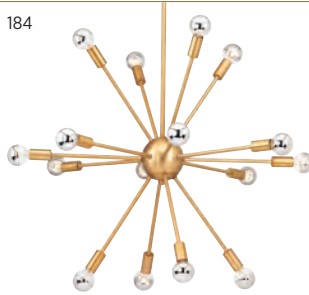

ION
Brushed Bronze

LATTIMORE
Aged Brass

184