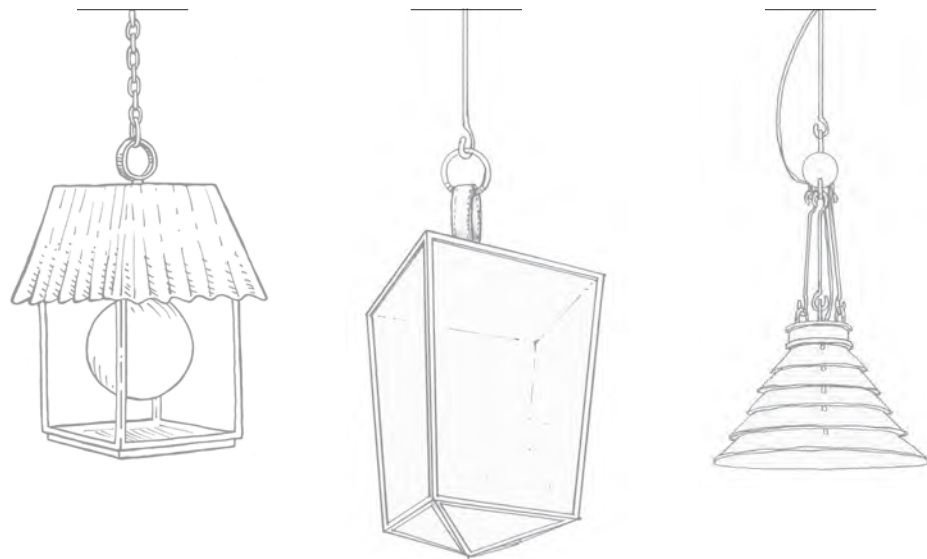

PROGRESS LIGHTING
DESIGN+SERIES™

Featuring Point Dume® Hook Pond Lanterns

Photo by Read McKendree

A fitting collaboration between
dreamer and maker.

DREAMER

Jeffrey's purposeful and authentic spaces beg to be lived in rather than existing only to be stylish. Today this Elle Décor A-List designer's spirited aesthetic is realized beyond his fortunate clients through licensing partnerships and a broader audience can look forward to homes that are more genuine, more personal and more engaging.