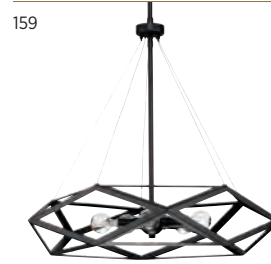

SAUCEDO
Matte Black

159