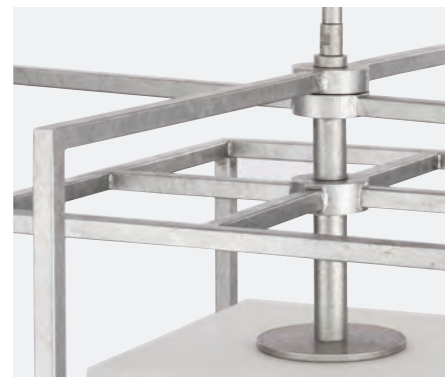

POINT DUME® / SHADMORE

With the Shadmore Pendant, Jeffrey embraces bold architectural influences to create a minimalistic design that effectively blurs the lines between indoor and outdoor living. Airy interconnected geometric cubes form a spacious frame giving the light a modern personality. An elegant, marbled acrylic shade creates a striking focal point while delivering an inviting, warm glow.

P550118-141