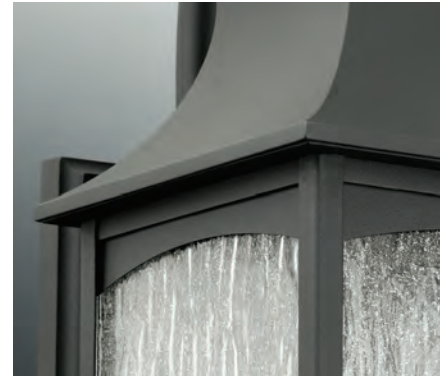

EXTRA LARGE WALL LANTERN

P6629-31MD Textured Black
12" W., 38" ht.
Extends 13-1/4", H/CTR 18-1/4".
One medium base lamp,
100w max.

MAISON

Maison offers French country styling for a variety of home settings. Classic and formal clear water seeded glass in a die-cast aluminum frame.