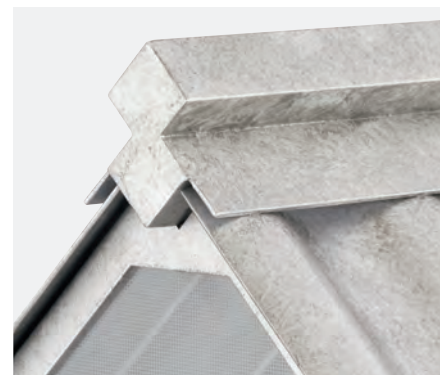

P550117-192

P560306-141

P560305-141

P560306-192

P560305-192

POINT DUME® / EDGECLIFF

The Edgecliff Pendant celebrates the austere simplicity and functionality of America's architecturally distinct corrugated metal-clad buildings. Crisp, sharp lines form a frame of iconic metal curves, making a sculptural gesture to its traditional inspiration. Silver mesh patterned glass on each end of the frame provides a luxurious touch to the rustic design. Jeffrey recommends using exposed filament style bulbs in the open-bottom frame to further the authentic Farmhouse style of the light.