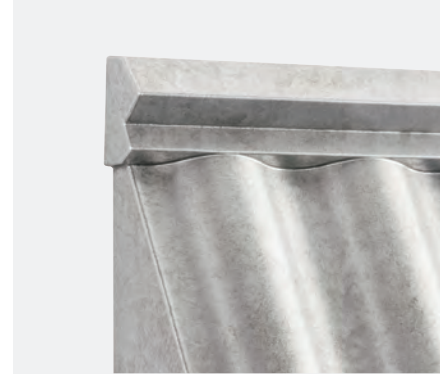

P560304-192

P560303-192

P560304-31M

P560303-31M

POINT DUME® / WAKECREST LED

The Wakecrest LED Wall Sconce is a contemporary take on rustic luxury. Jeffrey translated the corrugated rooflines of classic barns into a softly waved sconce frame, paying homage to the Americana aesthetic. A crisp, sharp edge defines the modern roof peak and complements the vintage character of the fixture's design. Made with **DURASHIELD**, a durable material specially designed and tested to resist harsh environmental conditions.