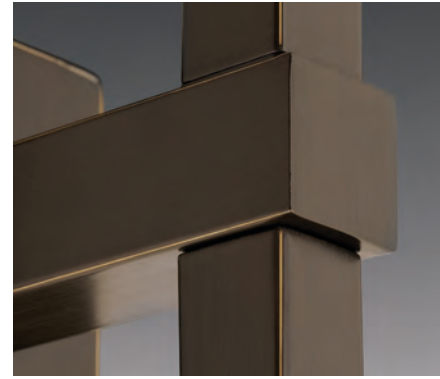

SCONCES

DESIGN+SERIES™

METRO

Metro delivers a clean, geometric form with a pleasing balance of angular metal fittings and a crisp Summer Linen shade. The stately fixture adds a modern accent with an elegant sense of architectural distinction.