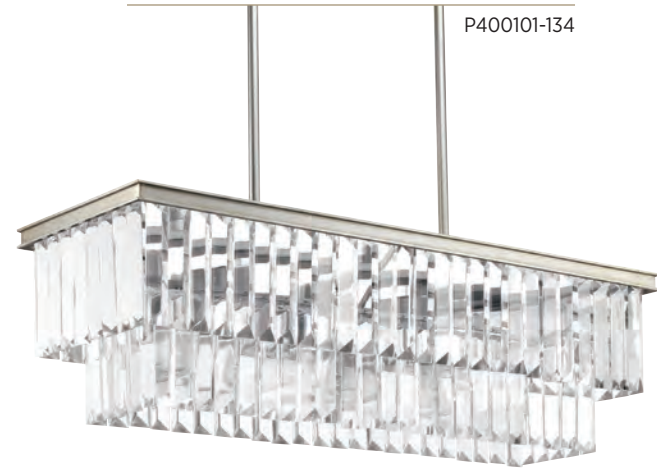

GLIMMER

FINISHES

- Antique Bronze - 20
- Silver Ridge - 134

FOUR-LIGHT LINEAR CHANDELIER

P400101-134 Silver Ridge
P400101-20 Antique Bronze
33-7/8" W., 11-1/2" L. 11" ht.
Overall ht. w/stem 76", wire 15'.
Four medium base lamps,
each 60w max.

MINI-PENDANT

P5320-20 Antique Bronze
P5320-134 Silver Ridge
6" dia., 11-1/4" ht.
Overall ht. w/stem 77-1/2", wire 10'.
One medium base lamp,
100w max.

P400101-134