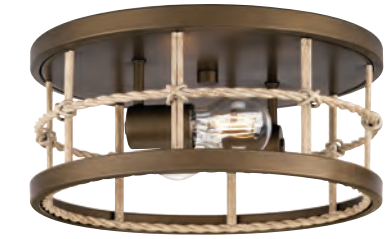

P400320-161

P500417-161

P500418-161

P350241-161

FINISH
● Aged Brass - 161

TWO-LIGHT FLUSH MOUNT
P350241-161 Aged Brass
13" dia., 5-3/4" ht.
Two medium base lamps,
each 60w max.

FIVE-LIGHT CHANDELIER
P400320-161 Aged Brass
22" dia., 11-1/2" ht.
Overall ht. w/chain 87", wire 10'.
Five candelabra base lamps,
each 60w max.