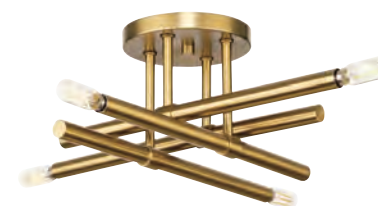

P350257-191