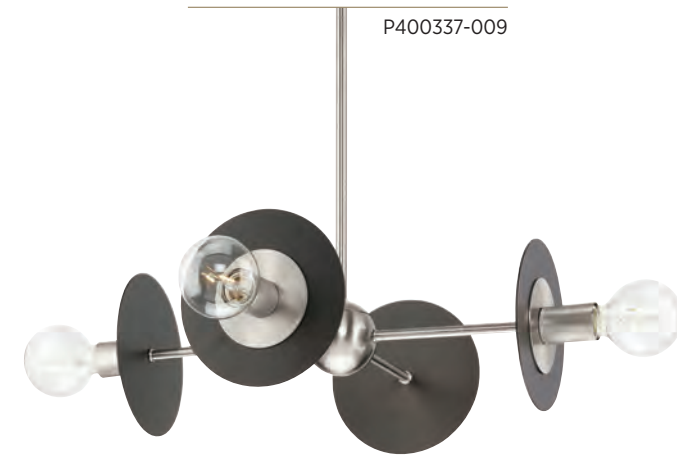

ONE-LIGHT WALL BRACKET

P710113-109 Brushed Bronze
10" W., 10" ht.
Extends 21-7/8", H/CTR 7".
One medium base lamp,
60w max.

P710113-109

P400309-109

P400310-109

TRIMBLE

An intriguing flat disc shade forms the basis of the Trimble Collection, whose mid-century modern inspiration is perfect for open spaces. A two-toned finish and knurled metal detailing provide rich visual interest and luxe industrial appeal.