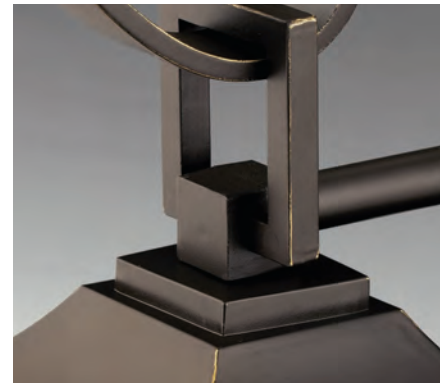

LARGE WALL LANTERN

P6636-31MD Textured Black
8-1/2" W., 18-3/4" ht.
Extends 8-7/8", H/CTR 13-3/8".
One medium base lamp,
100w max.

GIBBES STREET

Elongated frames capture the romantic charm of vintage gas lanterns. Inspired by a stroll down a Charleston street bearing the same name, the Gibbes Street outdoor lantern collection features clear beveled glass and a classic Black or Antique Bronze finish. Wall, post, and hanging lanterns complete the family.