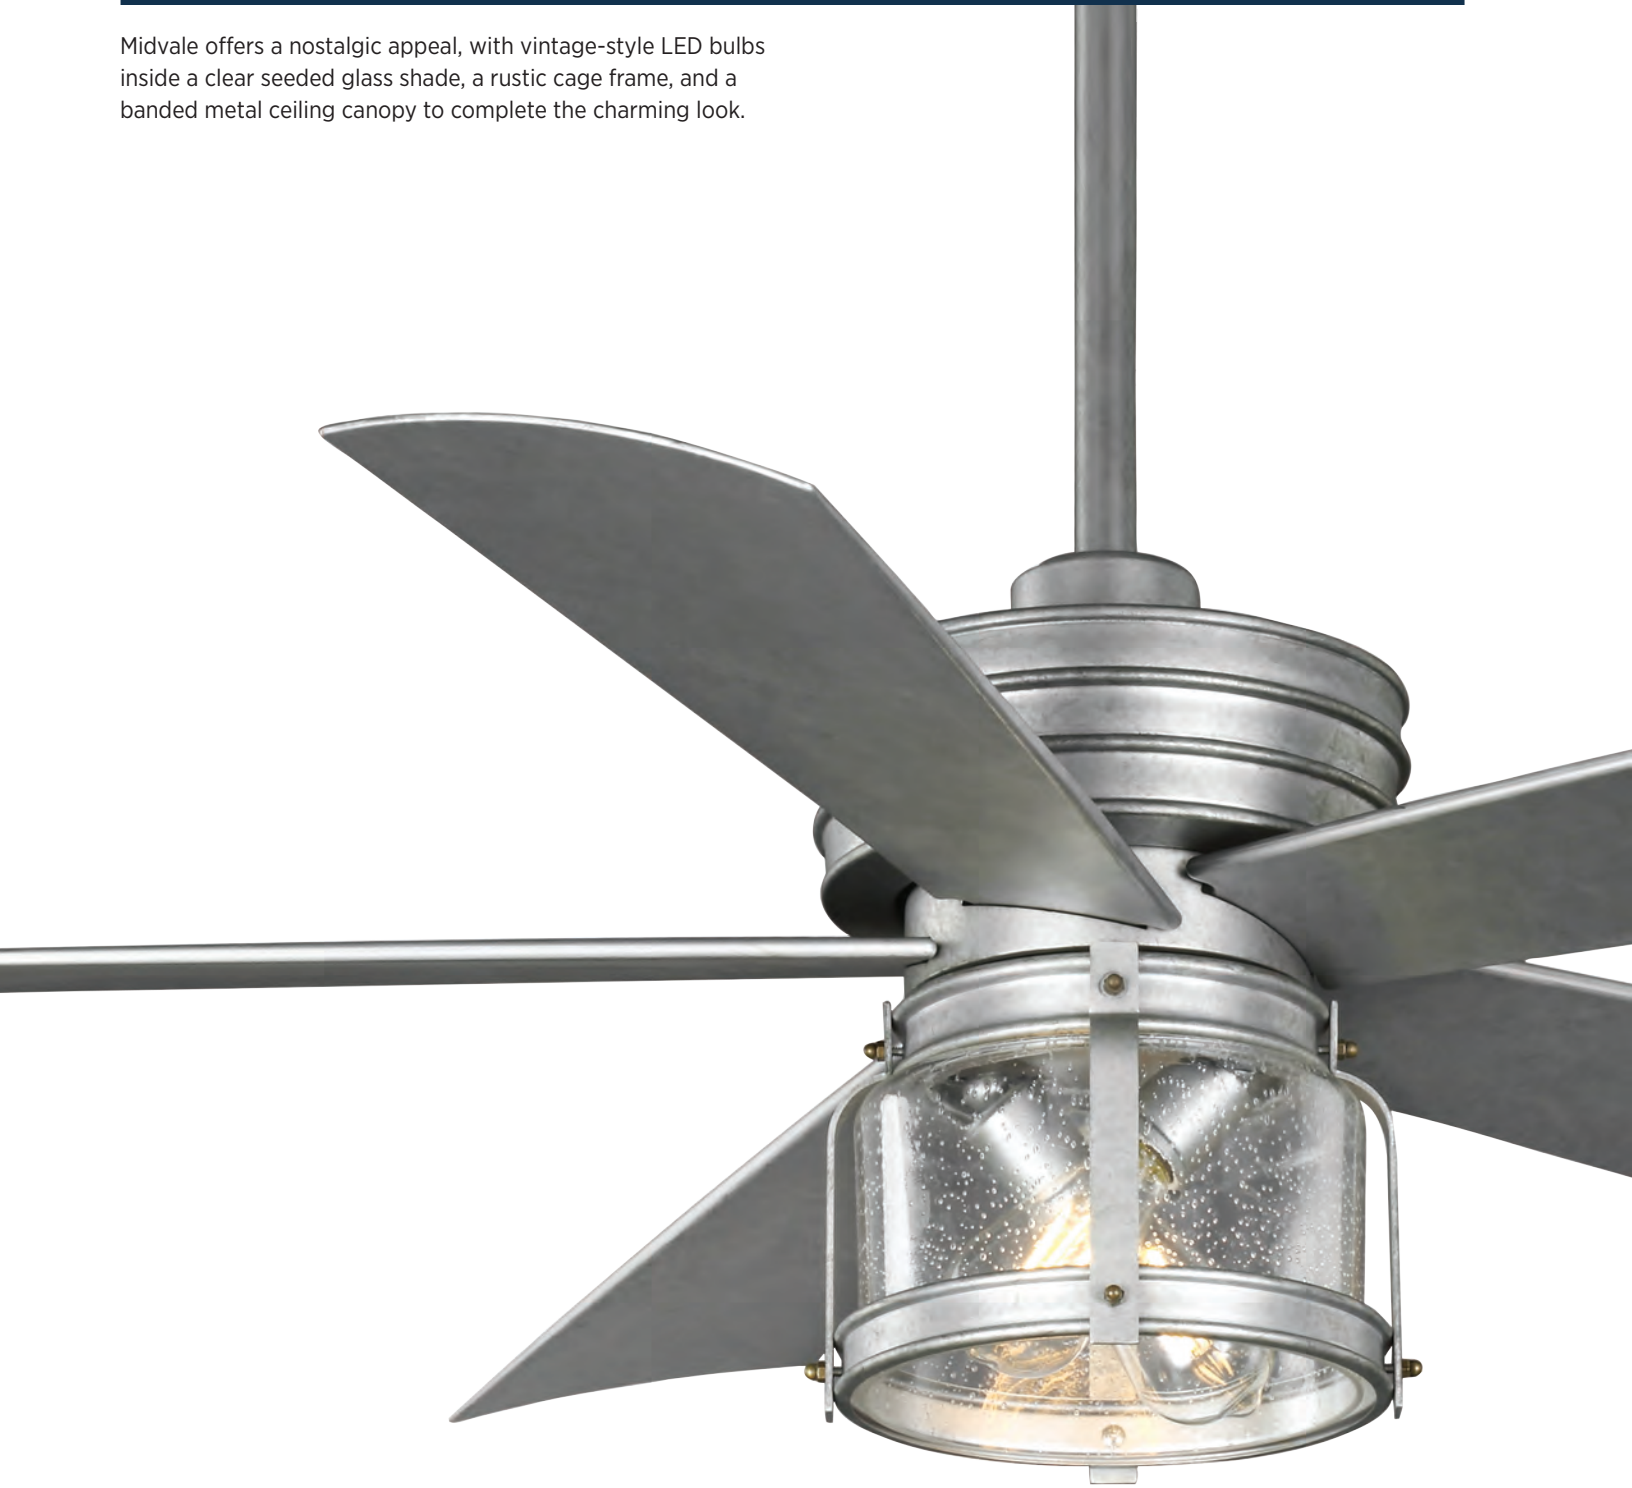

Midvale

028 Matte White   141 Galvanized Finish   171 Blistered Iron

Midvale offers a nostalgic appeal, with vintage-style LED bulbs inside a clear seeded glass shade, a rustic cage frame, and a banded metal ceiling canopy to complete the charming look.

P250011-141-WB