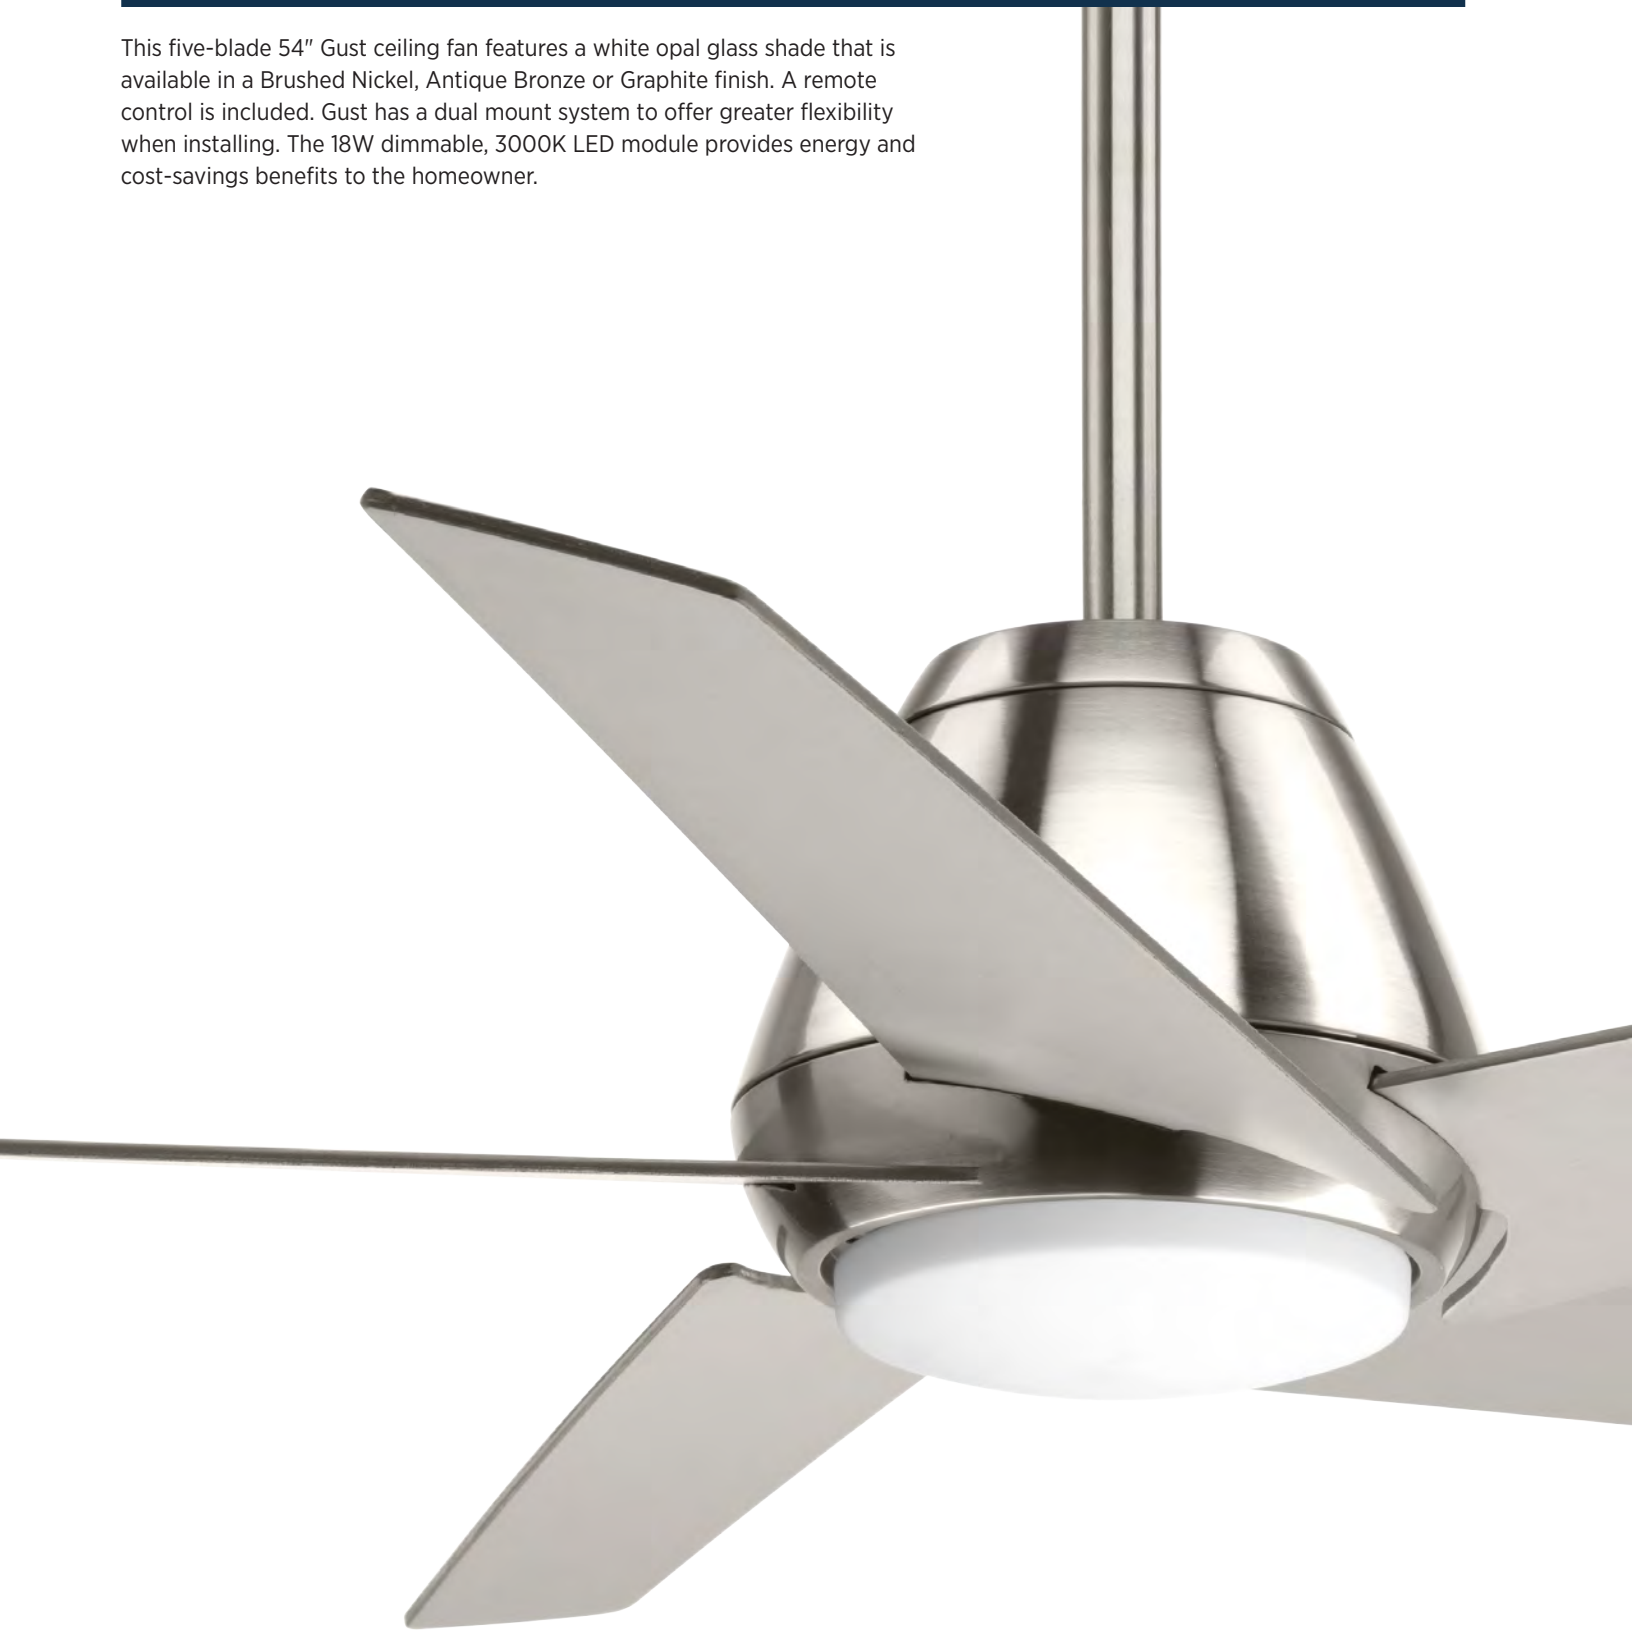

Gust

09 Brushed Nickel 20 Antique Bronze 143 Graphite

This five-blade 54" Gust ceiling fan features a white opal glass shade that is available in a Brushed Nickel, Antique Bronze or Graphite finish. A remote control is included. Gust has a dual mount system to offer greater flexibility when installing. The 18W dimmable, 3000K LED module provides energy and cost-savings benefits to the homeowner.

P2582-0930K

Gust

P2582-0930K Brushed Nickel
54" dia., 16" ht.
Shown with Silver blades

■ Silver