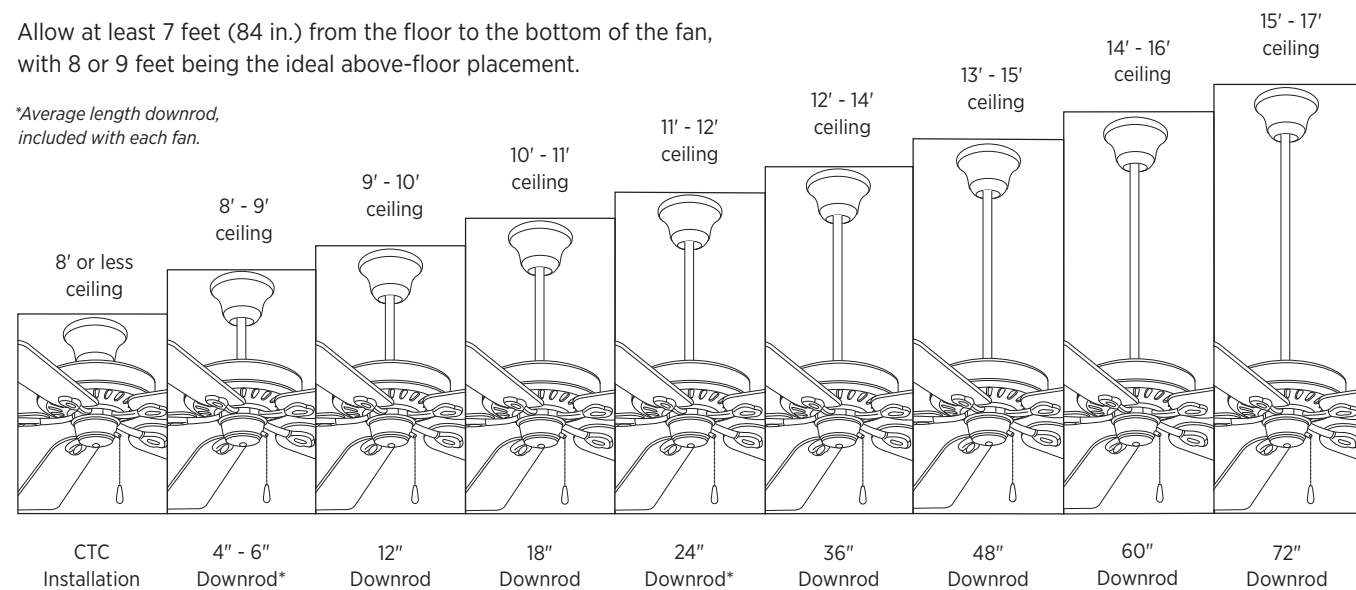

Downrod Selection Guide

Allow at least 7 feet (84 in.) from the floor to the bottom of the fan, with 8 or 9 feet being the ideal above-floor placement.

*Average length downrod, included with each fan.

Search the product number on progresslighting.com for full product details

Remotes and Wall Controls

Universal remote operates three fan speeds and full-range dimming light control. Includes canopy receiver and wall storage bracket. Will work with LED lamps and modules. Featuring four "dip" switches and 16 code options to avoid the chance of interference from other remotes.

Universal WiFi remote control for AC motor fans. Control your ceiling fan or light kit via WiFi from anywhere. Pairs with Alexa, Google Home, or app on your phone or tablet. Voice control the fan with three speeds and the light with full range dimming. App control the fan with three speeds or four timer selections or full range dimming control of the light. Can be controlled with the hand held remote included with the kit.

Universal remote with two, four or eight-hour timer option, operates three fan speeds and full-range dimming light control. Includes canopy receiver and wall storage bracket. Will work with LED lamps and modules. Featuring many code combination options to avoid the chance of interference from other remotes.

Provides fan speed and light control from convenient hand-held remote. Compatible with non-dimmable compact fluorescent lamps. For single pole applications. Receiver fits in fan canopy.

Provides fan speed and full range light dimming control from a convenient hand held remote control. For single pole applications. Includes a wall plate for added storage convenience. Receiver fits in the fan canopy.

P2665-30 White
Universal remote includes a wall mount transmitter, ideal for multi-family applications, that operates three fan speeds and full-range dimming light control. Includes canopy receiver and wall storage bracket. Will work with LED lamps and modules. Featuring four "dip" switches and 16 code options to avoid the chance of interference from other remotes.

P2631-30 White
Full-function wall control transmitter (receiver sold with ceiling fan). Use with, or in place of, hand-held remote included with fans that have a downlight. Includes switch plate cover.

P2630-30 White
Four-speed fan wall control with full-range light dimmer. Fits single-gang wall box; requires two circuits. Includes switch plate cover. Not for use with multiple fans.

ENERGY INFORMATION

P2613-30 White
Four-speed fan wall control. Includes switch plate cover. Not for use with multiple fans.

FEATURES