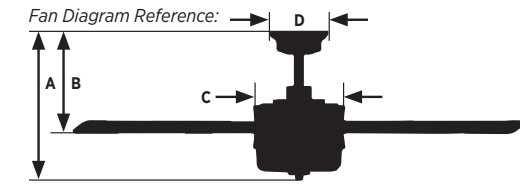

Cross Reference Chart

Here's where you'll find the specifications you'll need to purchase the perfect fan for your space. Search by Model Number or Collection Name.

Model #	Collection Name	Motor	Motor Type: AC or DC	Fan Diameter	Blade Pitch	Dimensions				Includes downrod	Accepts Longer Downrods	Energy Star	Remotes				P2667-31 WiFi Remote Control			Universal Light Kit	
						A	B	C	D				P2661-01	P2662-01	P2663-01	P2618-01	P2665-30	P2631-30	P2630-30		P2613-01
P2500	Builder	153 X 10	AC	42"	12°	12.25"	9.65"	9.5"	5.13"	Yes	Yes	No	X	X	X	X	X	X	X	X	X
P250000	Springer	DC-165	DC	60"	22°	17.38"	13.19"	8.38"	6.06"	Yes	Yes	No									
P250002	Farris	DC-125N	DC	60"	18°-13°	15.63"	12.5"	7.5"	5.13"	Yes	Yes	No									
P250003	Kaysville	178 X 22	DC	56"	15°	17.25"	13.25"	9.94"	6.44"	Yes	No	No									
P250007	Claret	153 X 20	AC	54"	14°	15.13"	10.50"	7.88"	5.88"	Yes	Yes	No	X	X	X	X	X	X		X	X
P250008	Drift	153 X 12	AC	32"	13°	14.38"	11.75"	9.25"	5.9"	Yes	Yes	No	X	X	X	X	X	X		X	X
P250009	Alleron	178 X 12	DC	56"	15°	15.94"	11.38"	9.31"	5.88"	Yes	Yes	No									
P250011	Midvale	188 X 25	AC	56"	13°	20.88"	12.81"	10.06"	6.44"	Yes	Yes	No	X	X	X	X	X	X		X	X
P250012	Gulliver	N/A	AC	23"	N/A	18.13"	12.81"	5.75"	7.31"	Yes	Yes	No	X	X	X	X	X	X		X	X
P250016	Edgefield	DC-125N	DC	52"	13°	14.44"	12.5"	11.0"	5.18"	Yes	Yes	Yes									X
P250021	Glenfalls	188 X 22	AC	56"	13°	14.88"	12.88"	8.75"	5.18"	Yes	Yes	No	X	X	X	X	X	X		X	X
P250022	Chapin	188 X 22	AC	54"	14°	15.88"	14.45"	9.75"	5.18"	Yes	Yes	No	X	X	X	X	X	X		X	X
P250024	Bedwin	DC-125N	DC	54"	14°	15.44"	12.25"	8.69"	5.18"	Yes	Yes	No									X
P250026	Arlo	DC153-20NS	DC	60"	13°	18.56"	14.0"	8.25"	5.18"	Yes	Yes	No									
P250028	Lindale	153 X 18	AC	52"	13°	11.19"	8.0"	8.25"	5.96"	No	Yes	No	X	X	X	X	X		X	X	
P250030	Huff	DC168-25NS	DC	96"	14°	15.44"	12.0"	11.63"	6.25"	Yes	No	No									X
P250034	Alfresco	188 X 15	AC	54"	13°	19.25"	11.88"	12.0"	5.94"	Yes	Yes	No	X	X	X	X	X	X		X	X
P250036	Albin	172 X 17	AC	54"	13°	15.63"	10.62"	11.01"	6.31"	Yes	Yes	No	X	X	X	X	X	X		X	X
P250058	Braden	153 X 15	AC	44"	13°	9.81"	7.23"	7.70"	7.70"	No	Yes	No	X	X	X	X	X		X	X	
P250059	Vernal	156 X 12	DC	60"	12°	14.25"	9.60"	N/A	7.00"	Yes	Yes	No									
P250060	Ryne	156 X 8	DC	52"	12°	13.63"	9.60"	N/A	7.00"	Yes	Yes	No									
P250062	Edwidge	100 X 30	DC	52"	13°	13.55"	7.35"	N/A	5.75"	Yes	Yes	No									
P250063	Willacy	100 X 30	DC	48"	13°	14.52"	12.78"	6.14"	6.87"	No	No	No									
P250065	Springer 52"	165NL	DC	52"	22°	17.38"	13.19"	8.38"	6.06"	Yes	Yes	No									
P250066	Air Pro E Star	172 X 17	AC	52"	12°	13.06"	10.02"	11.0"	5.87"	Yes	Yes	Yes	X	X	X	X	X	X		X	X
P250067	Brairwood	N/A	AC	22"	N/A	15.63"	N/A	22"	7.31"	Yes	Yes	No	X	X	X	X	X	X		X	X
P250068	Belva	N/A	AC	25.25"	N/A	17.75"	N/A	25.25"	7.31"	Yes	No	No	X	X	X	X	X	X		X	X
P250069	Manvel	100 X 30	DC	60"	13°	11.13"	10.87"	7.36"	6.31"	Yes	Yes	No									
P250070	Kennedale	153 X 25	DC	72"	12°	18.05"	16.50"	13.0"	6.31"	Yes	Yes	No									X
P250071	Spicer	178 X 12	DC	54"	28°	11.56"	8.00"	11.00"	6.44"	Yes	Yes	No									
P250072	Kasota	178 X 12	DC	56"	12°	15.00"	12.25"	9.75"	6.44"	Yes	Yes	No									
P250073	Mesilla	178 X 22	DC	60"	18°	14.25"	8.19"	11.81"	6.44"	Yes	Yes	No									
P250074	Carrollwood	178 X 12	DC	56"	13°	18.00"	13.09"	8.06"	6.44"	Yes	Yes	No									
P250076	Trevina V	172 X 17	AC	52"	12°	16.56"	11.93"	9.19"	5.88"	Yes	Yes	Yes	X	X	X	X	X	X		X	X
P250077	Air Pro E Star	178 X 12	AC	52"	11.5°	18.69"	10.25"	11.0"	5.125"	Yes	Yes	Yes	X	X	X	X	X	X		X	X
P250078	Air Pro E Star	178 X 12	AC	52"	11.5°	16.69"	10.25"	11.0"	5.125"	Yes	Yes	Yes	X	X	X	X	X	X		X	X
P250080	Air Pro Builder	153 X 12	AC	52"	11.5°	12.56"	10.25"	11.0"	5.125"	Yes	Yes	No	X	X	X	X	X	X		X	X
P250077	AirPro E Star	172X17	AC	52"	11.5°	18.69"	10.01"	11.00"	5.125"	Yes	Yes	Yes	X	X	X	X	X	X		X	
P250078	AirPro E Star	172X17	AC	52"	11.5°	16.69"	10.01"	11.00"	5.125"	Yes	Yes	Yes	X	X	X	X	X	X		X	
P250080	AirPro Builder	153X12	AC	52"	11.5°	12.57"	10.01"	11.00"	5.125"	Yes	Yes	No	X	X	X	X	X	X		X	X