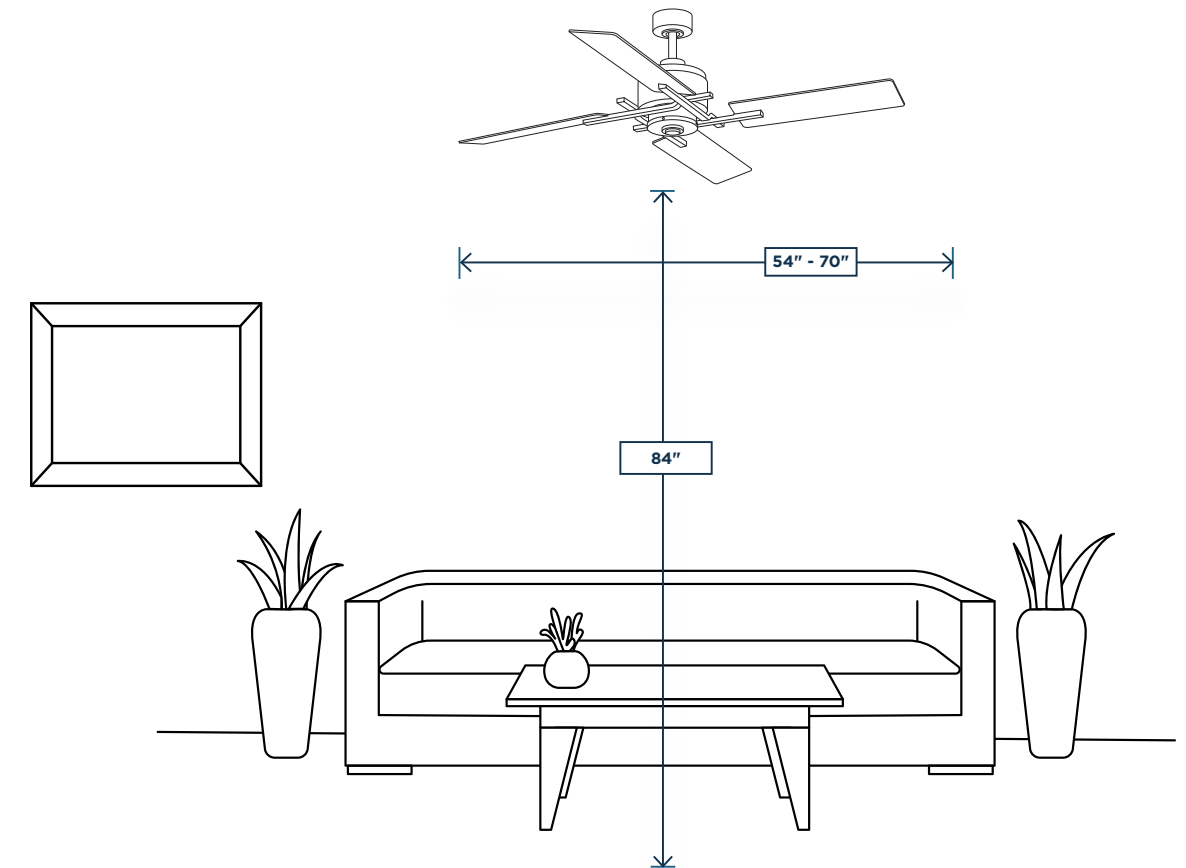

The Perfect Fan in 5 Steps *continued...*

3 Get Your Height Right

You want to allow at least 7 feet (84 in.) from the floor to the bottom of the fan, with 8 or 9 feet being the ideal above-floor placement. For lower ceilings, consider a ceiling fan with a low profile to avoid disturbing inhabitants. Most ceiling fans come equipped with a down rod to help you adjust to the correct height.