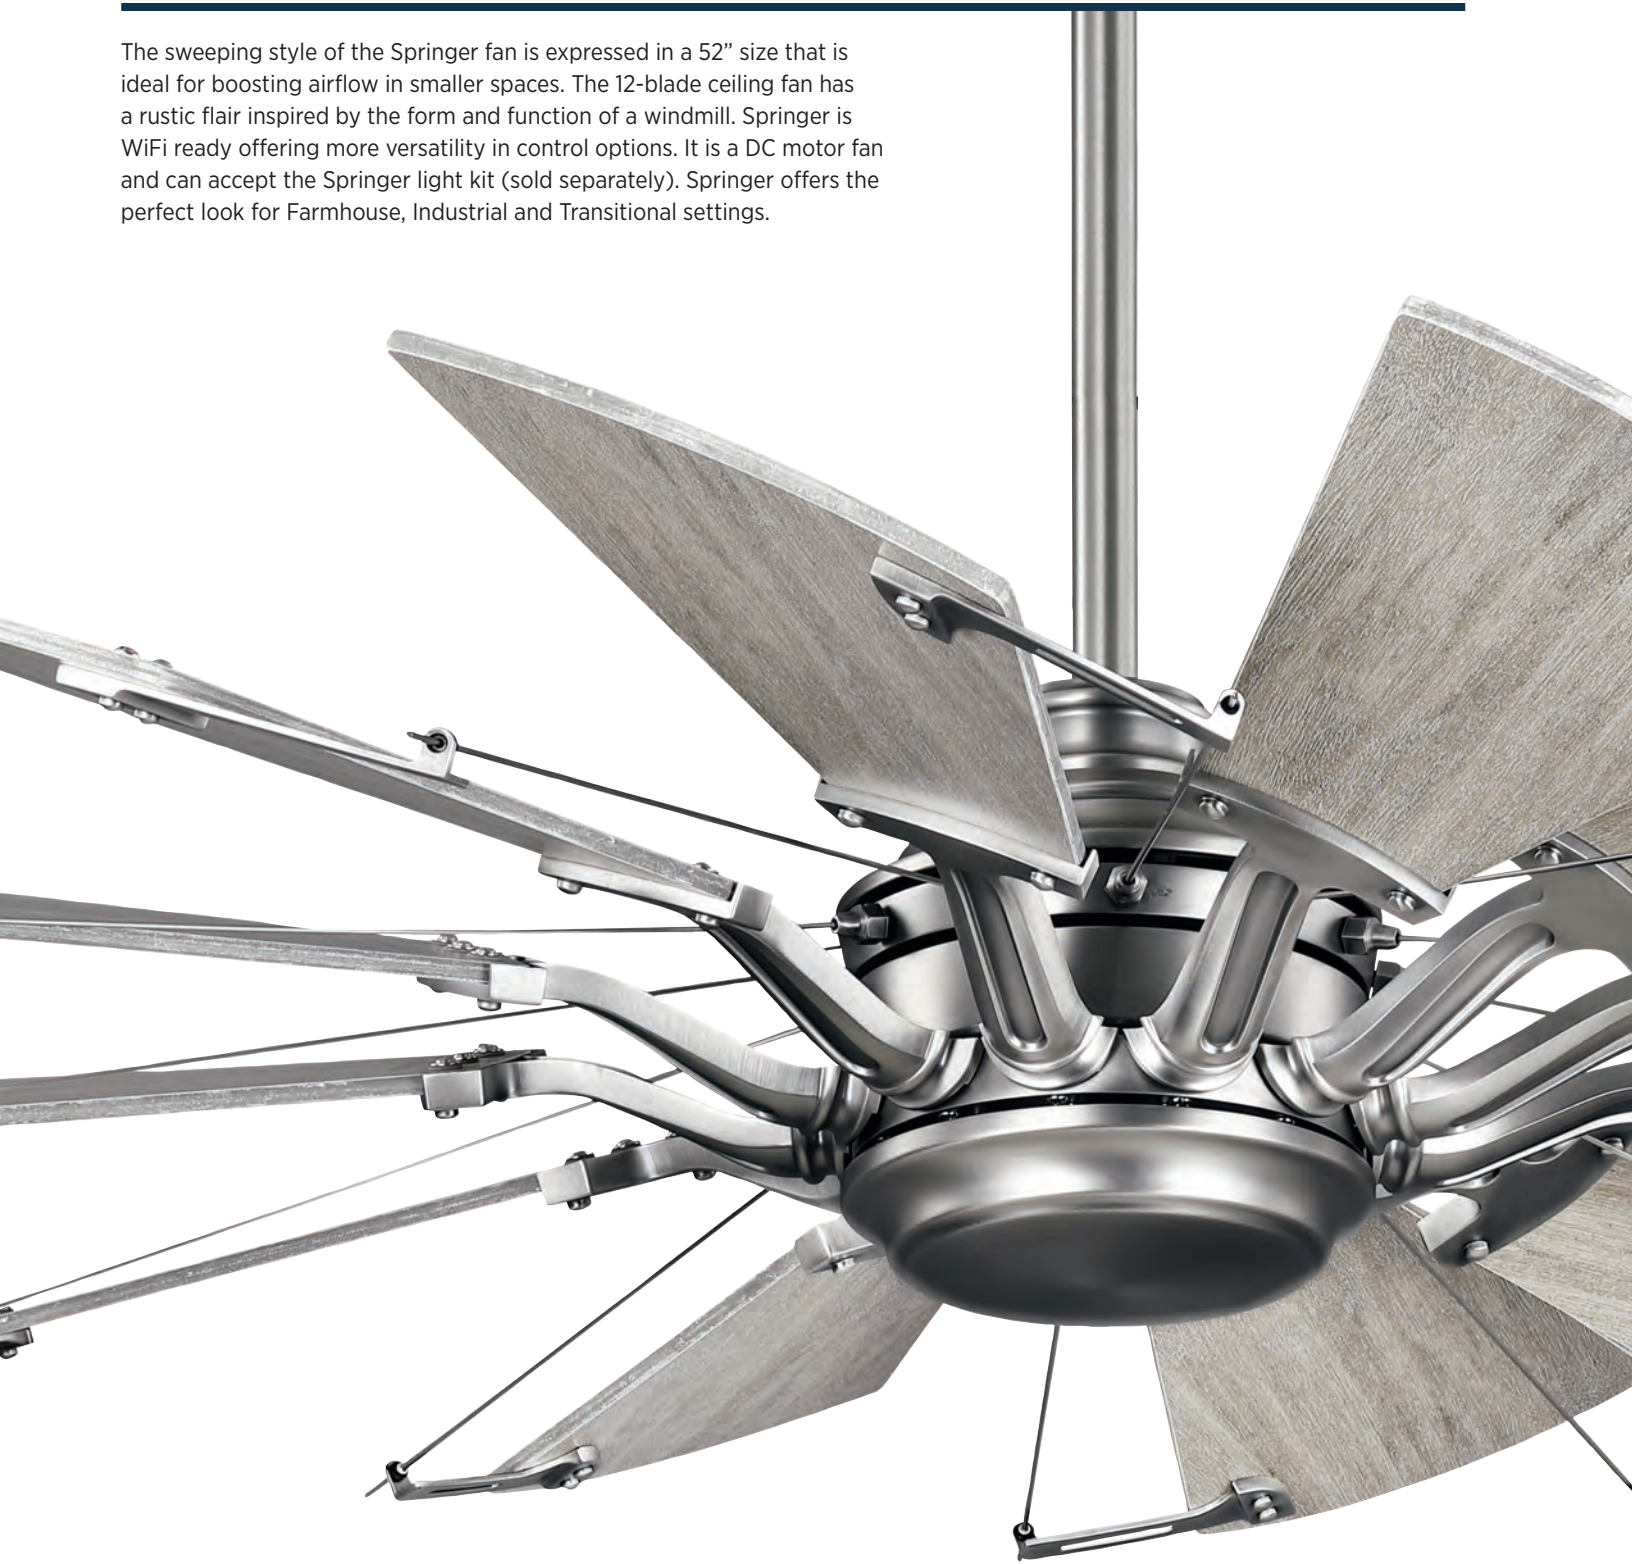

LAMPING

26w LED module, 3000K, 90 CRI,
2638 source lumens, dimmable.

All fixtures:

52" Springer

- 31M Matte Black
- 081 Antique Nickel
- 129 Architectural Bronze

The sweeping style of the Springer fan is expressed in a 52" size that is ideal for boosting airflow in smaller spaces. The 12-blade ceiling fan has a rustic flair inspired by the form and function of a windmill. Springer is WiFi ready offering more versatility in control options. It is a DC motor fan and can accept the Springer light kit (sold separately). Springer offers the perfect look for Farmhouse, Industrial and Transitional settings.