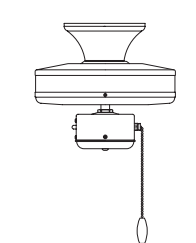

INSTALLATION