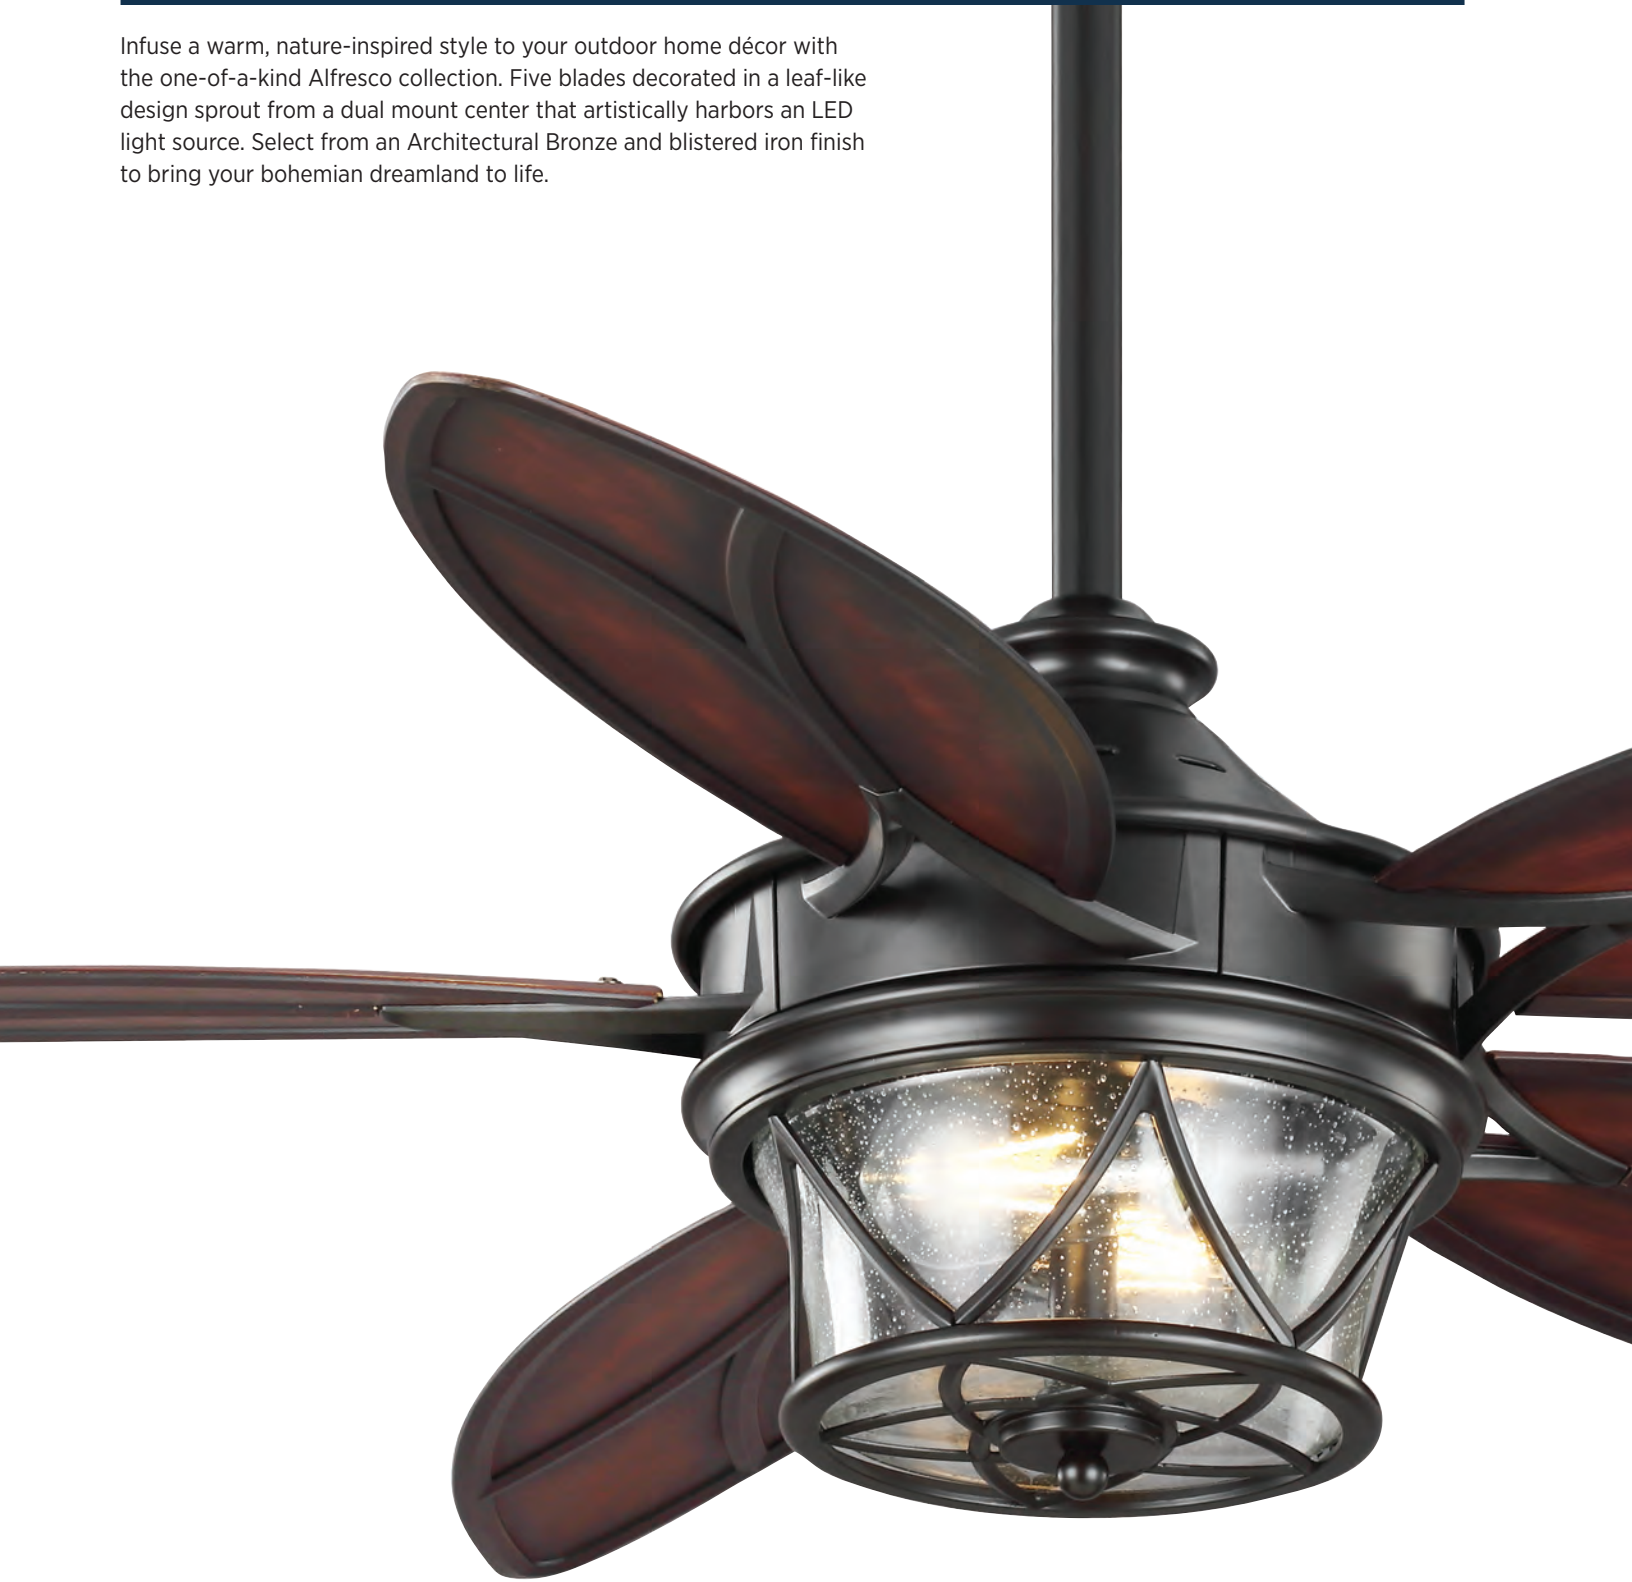

LAMPING

18w LED Module, 3000K, 90 CRI, 1400 source lumens, dimmable (with added remote wall control).

All fixtures:

Alfresco

129 Architectural Bronze 171 Blistered Iron

Infuse a warm, nature-inspired style to your outdoor home décor with the one-of-a-kind Alfresco collection. Five blades decorated in a leaf-like design sprout from a dual mount center that artistically harbors an LED light source. Select from an Architectural Bronze and blistered iron finish to bring your bohemian dreamland to life.