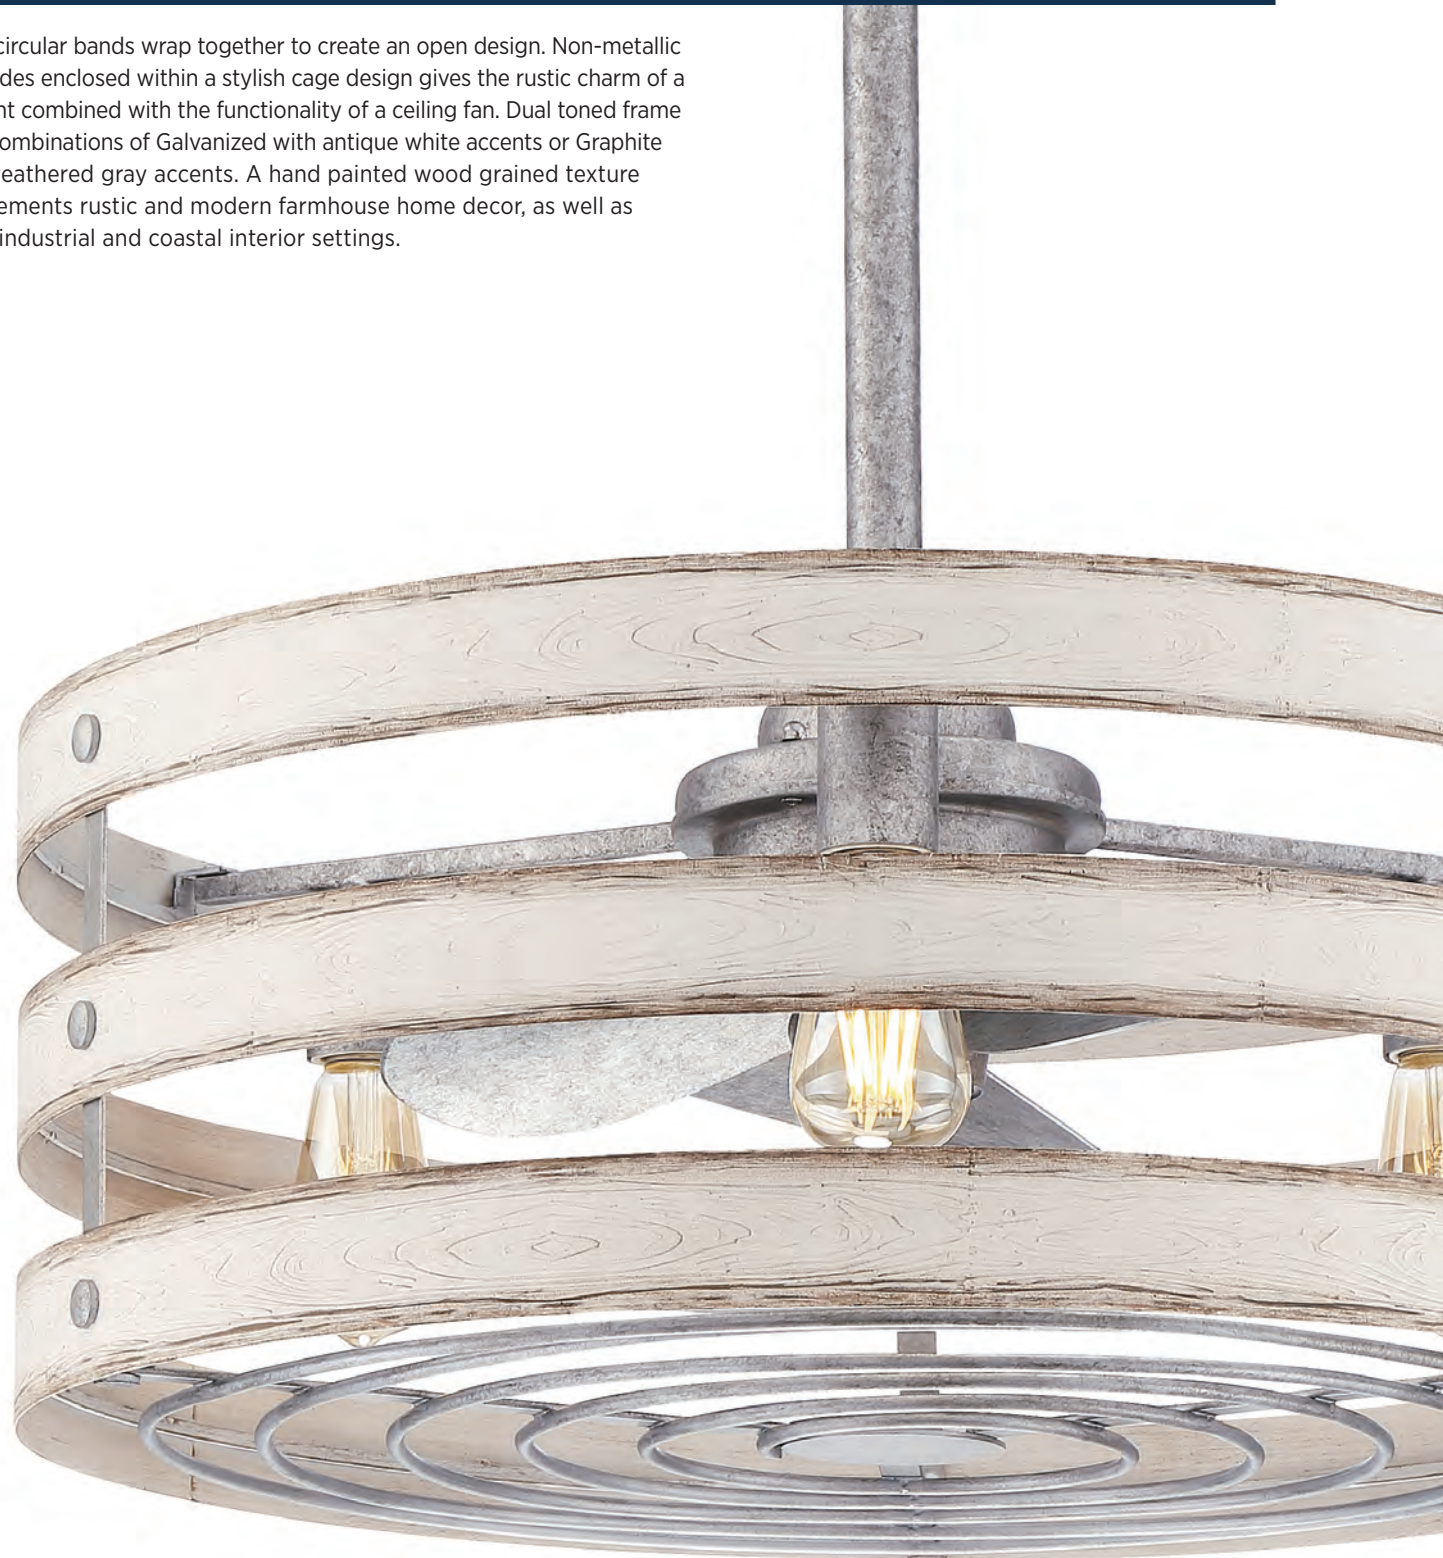

LAMPING

Four medium base 2200K
5.5w vintage LED lamps included.
500 lumens/lamp, 80 CRI, dimmable.
5.5w LED max/socket.

All fixtures:

Gulliver

141 Galvanized Finish 143 Graphite

Three circular bands wrap together to create an open design. Non-metallic fan blades enclosed within a stylish cage design gives the rustic charm of a pendant combined with the functionality of a ceiling fan. Dual toned frame color combinations of Galvanized with antique white accents or Graphite with weathered gray accents. A hand painted wood grained texture complements rustic and modern farmhouse home decor, as well as urban industrial and coastal interior settings.